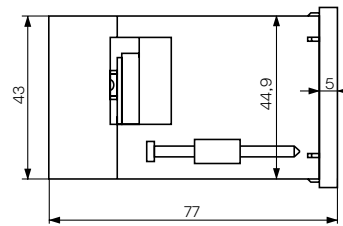

PCI

PYRAMID CONTROL INSTRUMENT

We Cater for Customisation

HK series

Hour meter

UK
CA CE

iskra.eu

HK 30 - mounting E

Panel cut-out

HK 30 bezels - for 36 × 24 mm front meter

Bezel No.	Bezel size	Panel cut-out	Retainer size
1	48 × 24 mm	45 × 22 mm	standard
2	48 × 48 mm	45 × 45 mm	bigger
3	54 × 29 mm	50 × 25 mm	standard
4	55 × 55 mm	45 × 45 or Ø 50 mm	bigger
5	Ø 58 mm	Ø 50 mm	bigger
6	Ø 72 mm	min. Ø 50 mm	standard
7	72 × 72 mm	45 × 45 or Ø 50 mm	bigger