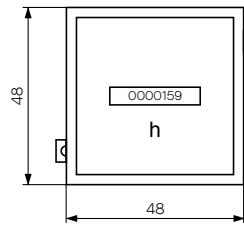

PCI

PYRAMID CONTROL INSTRUMENT

We Cater for Customisation

HK series

Hour meter

UK
CA CE

iskra.eu

HK 30 - mounting E

Panel cut-out

HK 30 bezels - for 36 × 24 mm front meter

Bezel No.	Bezel size	Panel cut-out	Retainer size
1	48 × 24 mm	45 × 22 mm	standard
2	48 × 48 mm	45 × 45 mm	bigger
3	54 × 29 mm	50 × 25 mm	standard
4	55 × 55 mm	45 × 45 or Ø 50 mm	bigger
5	Ø 58 mm	Ø 50 mm	bigger
6	Ø 72 mm	min. Ø 50 mm	standard
7	72 × 72 mm	45 × 45 or Ø 50 mm	bigger