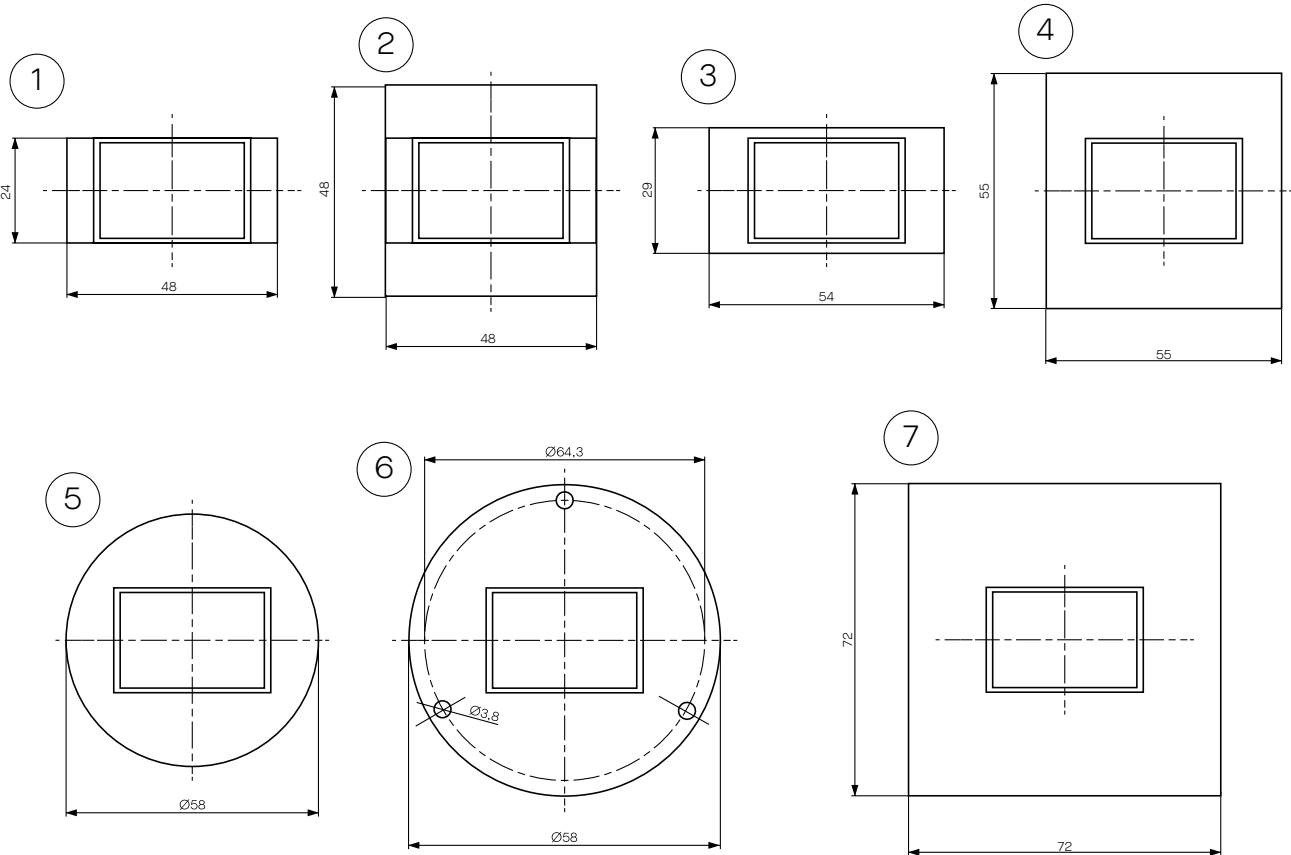

PCI

PYRAMID CONTROL INSTRUMENT

We Cater for Customisation

HK series

Hour meter

UK
CA CE

iskra.eu

HK 30 - mounting E

Panel cut-out

HK 30 bezels - for 36 × 24 mm front meter

Bezel No.	Bezel size	Panel cut-out	Retainer size
1	48 × 24 mm	45 × 22 mm	standard
2	48 × 48 mm	45 × 45 mm	bigger
3	54 × 29 mm	50 × 25 mm	standard
4	55 × 55 mm	45 × 45 or Ø 50 mm	bigger
5	Ø 58 mm	Ø 50 mm	bigger
6	Ø 72 mm	min. Ø 50 mm	standard
7	72 × 72 mm	45 × 45 or Ø 50 mm	bigger