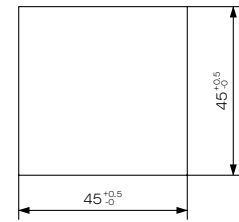

Panel cut-out

HK 30 bezels - for 36 × 24 mm front meter

Bezel No.	Bezel size	Panel cut-out	Retainer size
1	48 × 24 mm	45 × 22 mm	standard
2	48 × 48 mm	45 × 45 mm	bigger
3	54 × 29 mm	50 × 25 mm	standard
4	55 × 55 mm	45 × 45 or Ø 50 mm	bigger
5	Ø 58 mm	Ø 50 mm	bigger
6	Ø 72 mm	min. Ø 50 mm	standard
7	72 × 72 mm	45 × 45 or Ø 50 mm	bigger