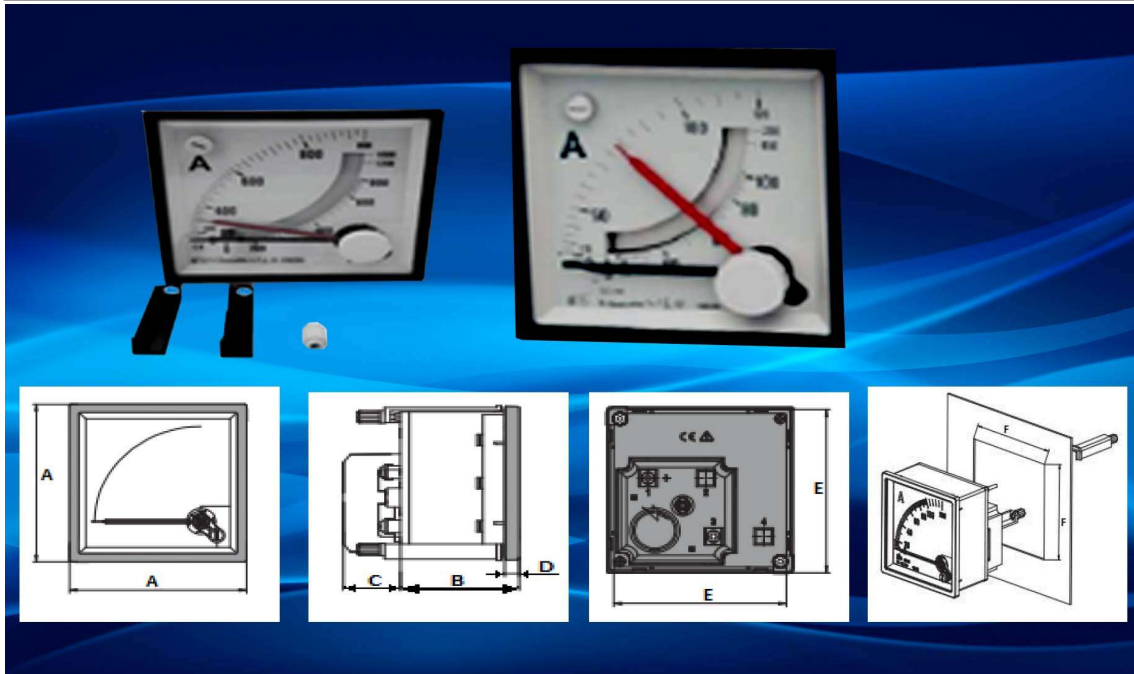

Maximum Demand with instantaneous analog meter (FBIA)

Analog Meter AC 72x72		FREQUENCY: 50Hz
INPUT CURRENT: 1 Amp / 5 Amp		ISO 9001
DIMENSION: A) 72mm B) C) D) 5.5mm E) F)		
CODE	PRODUCT DESCRIPTION	
FBIA72/90-1A-SS	Max demand with instantaneous analog meter 72x72mm 1 Amp input	
FBIA72/90-5A-SS	Max demand with instantaneous analog meter 72x72mm 5Amp input	

Analog Meter AC 96x96		FREQUENCY: 50Hz
INPUT CURRENT: 1 Amp / 5 Amp		ISO 9001
DIMENSION: A) 96 B) C) D) E) F)		
CODE	PRODUCT DESCRIPTION	
FBIA96/90-1A-SS	Max demand with instantaneous analog meter 96x96 1Amp input	
FBIA96/90-5A-SS	Max demand with instantaneous analog meter 96x96 5Amp input	

Analog Meter AC 96x96		FREQUENCY: 50Hz
INPUT CURRENT: 1 Amp / 5 Amp		ISO 9001
DIMENSION: A) 96 B) C) D) E) F)		
CODE	PRODUCT DESCRIPTION	
FBIA96-1A+SAT-S	Max demand instantaneous analog meter 96x96 1Amp input With SAT	
FBIA96-5A+SAT-S	Max demand instantaneous analog meter 96x96 5Amp input With SAT	