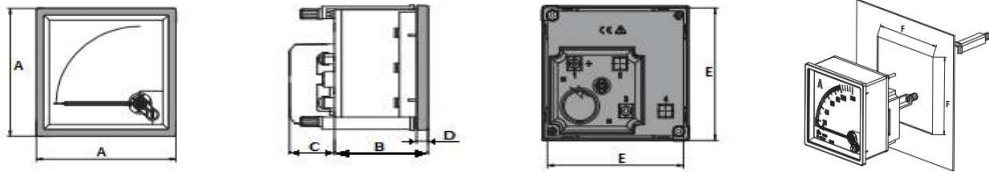

Moving Coil Meter 1mA DC

Analog Meter DC 48x48 / 72x72 / 96x96		FREQUENCY: NA
INPUT CURRENT: 1 mA		ISO 9001
DIMENSION 48x48:	A = 48mm B = 48mm C = 20mm D = 5.5mm E = 43mm F = 45mm	
DIMENSION 72x72:	A = 72mm B = 48mm C = 25mm D = 5.5mm E = 66mm F = 68mm	
DIMENSION 96x96:	A = 96mm B = 48mm C = 25mm D = 5.5mm E = 89mm F = 91mm	
CODE	PRODUCT DESCRIPTION	
HV48/90-1MA-SS	Ammeter DC Analog 48x48 1mA with various scales	
HV72/90-1MA-SS	Ammeter DC Analog 72x72 1mA with various scales	
HV96/90-1MA-SS	Ammeter DC Analog 96x96 1mA with various scales	
HV48/240-1MA-BC	Ammeter DC Analog 48x48 1mA 240 Degrees with various scales	
HV72/240-1MA-BC	Ammeter DC Analog 72x72 1mA 240 Degrees with various scales	
HV96/240-1MA-BC	Ammeter DC Analog 96x96 1mA 240 Degrees with various scales	